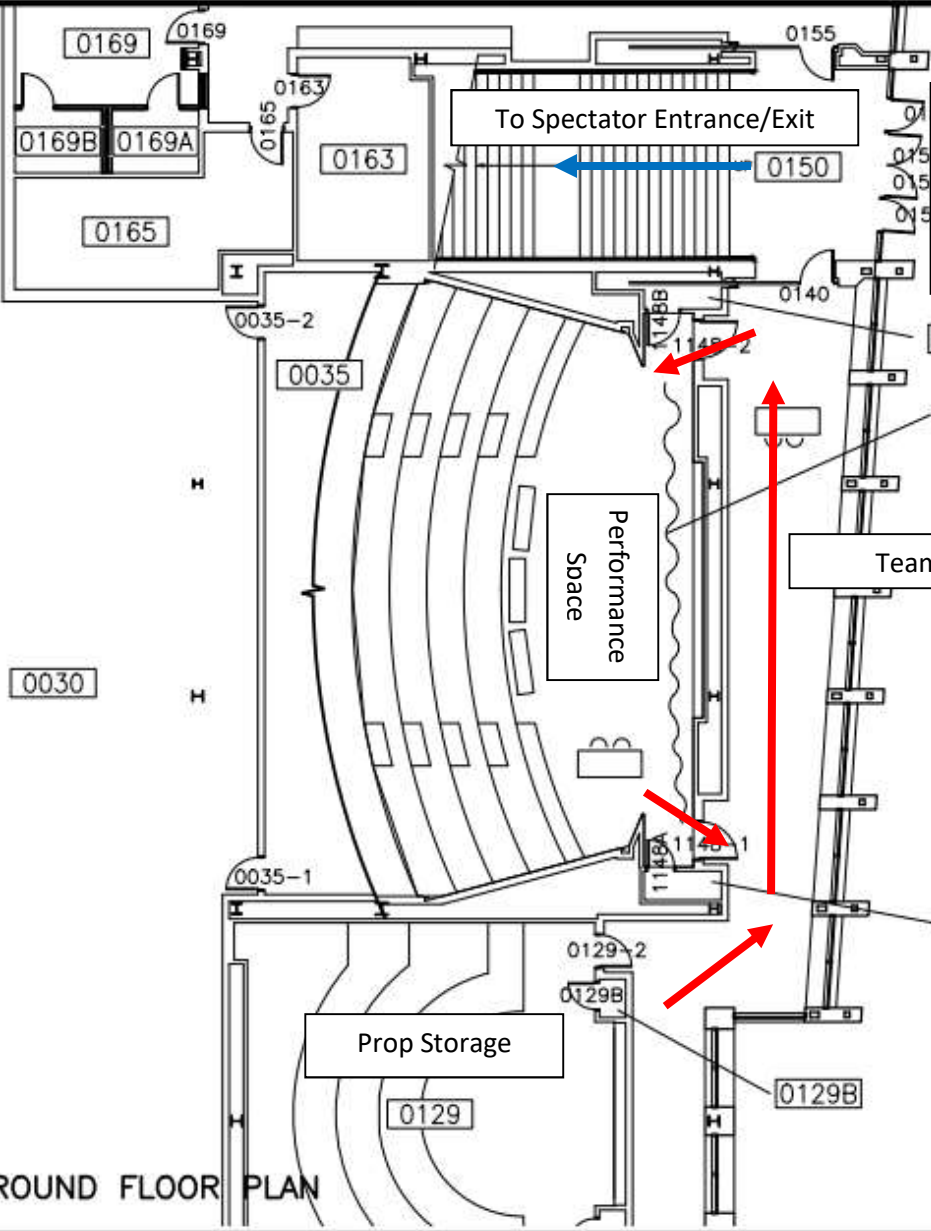

A Stellar Hangout
Div.1: Gerdin Business Building
Competition – Auditorium, 1148
Storage and Assembly: 0119 and 0129
Changing Rooms: (M) Restrooms 0172; (F) Restrooms 0176

**PROBLEM 5: A STELLAR HANGOUT
DIVISION 1**

GROUND FLOOR PLAN

GERDIN BUSINESS BUILDING
IOWA STATE UNIVERSITY
AMES, IOWA
SCALE 1"=16' 2003

REVISED DEC 2010