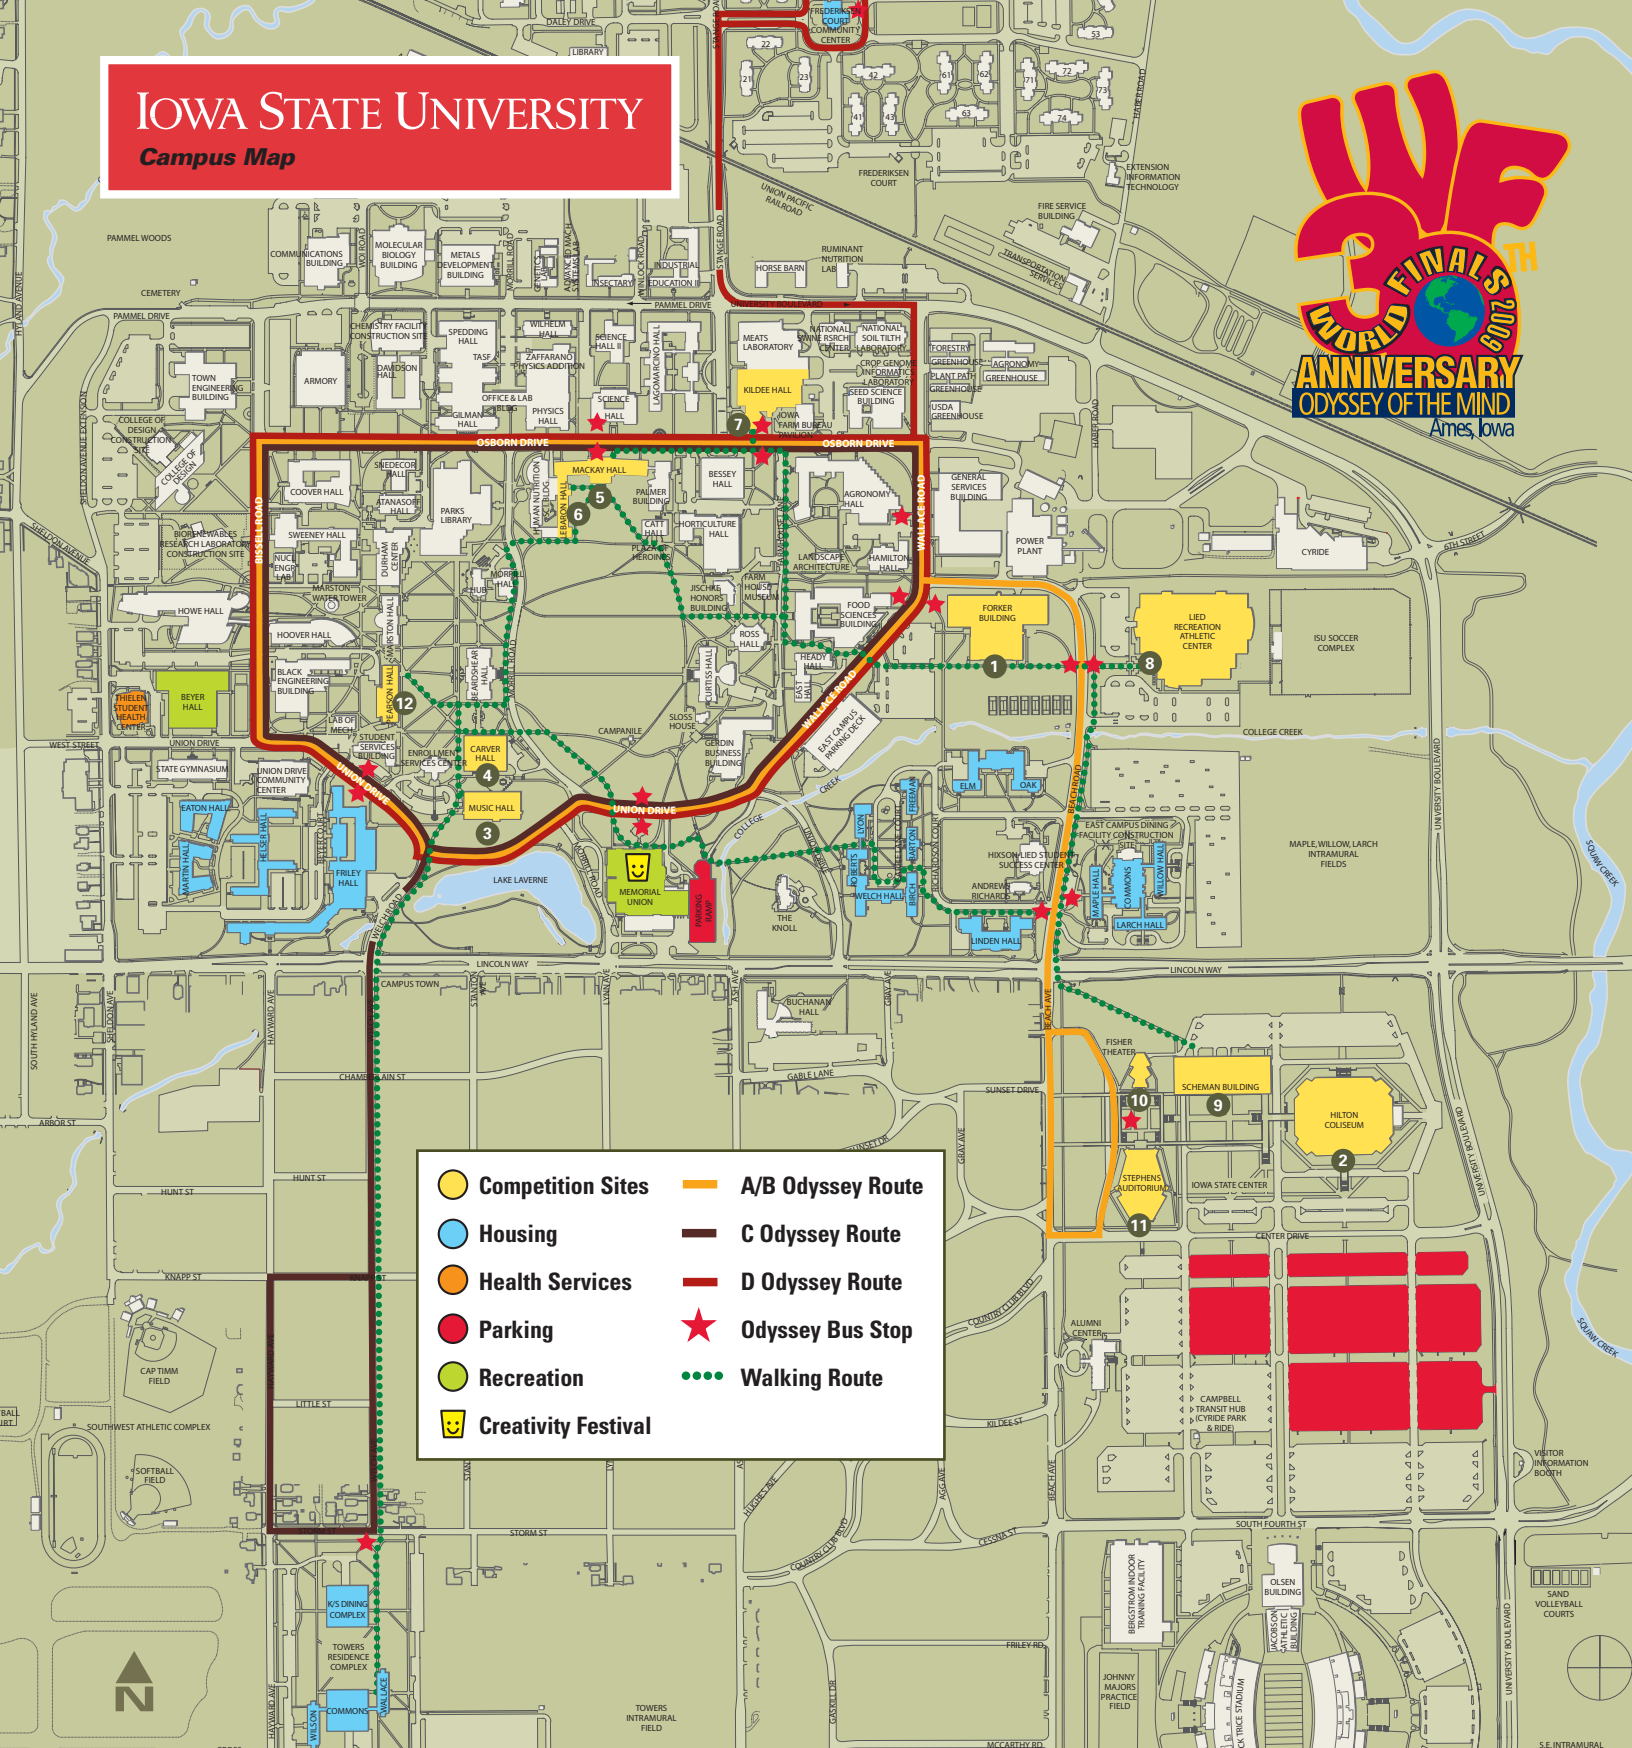

# IOWA STATE UNIVERSITY

Campus Map

- Competition Sites
- Housing
- Health Services
- Parking
- Recreation
- Creativity Festival
- A/B Odyssey Route
- C Odyssey Route
- D Odyssey Route
- ★ Odyssey Bus Stop
- Walking Route

## Odyssey of the Mind World Finals Competition Sites

PROBLEM	DIVISION 1	DIVISION 2	DIVISION 3 & 4
Earth Trek	Forker Building, 184 West <b>1</b>	Forker Building, 175 North <b>1</b>	Hilton Coliseum, West End <b>2</b>
Teach Yer Creature	Music Hall, Choral Room <b>3</b>	Music Hall, Auditorium <b>3</b>	Carver Hall, Auditorium <b>4</b>
The Lost Labor of Heracles	MacKay Hall, Auditorium <b>5</b>	LeBaron Hall, Auditorium <b>6</b>	Kildee Hall, Auditorium <b>7</b>
Shock Waves	Lied Recreation Center <b>8</b>	Lied Recreation Center <b>8</b>	Lied Recreation Center <b>8</b>
Superstition	Scheman Building, Benton <b>9</b>	Fisher Theater <b>10</b>	Stephens Auditorium <b>11</b>
Spontaneous	Pearson Hall <b>12</b>	Pearson Hall <b>12</b>	Pearson Hall <b>12</b>