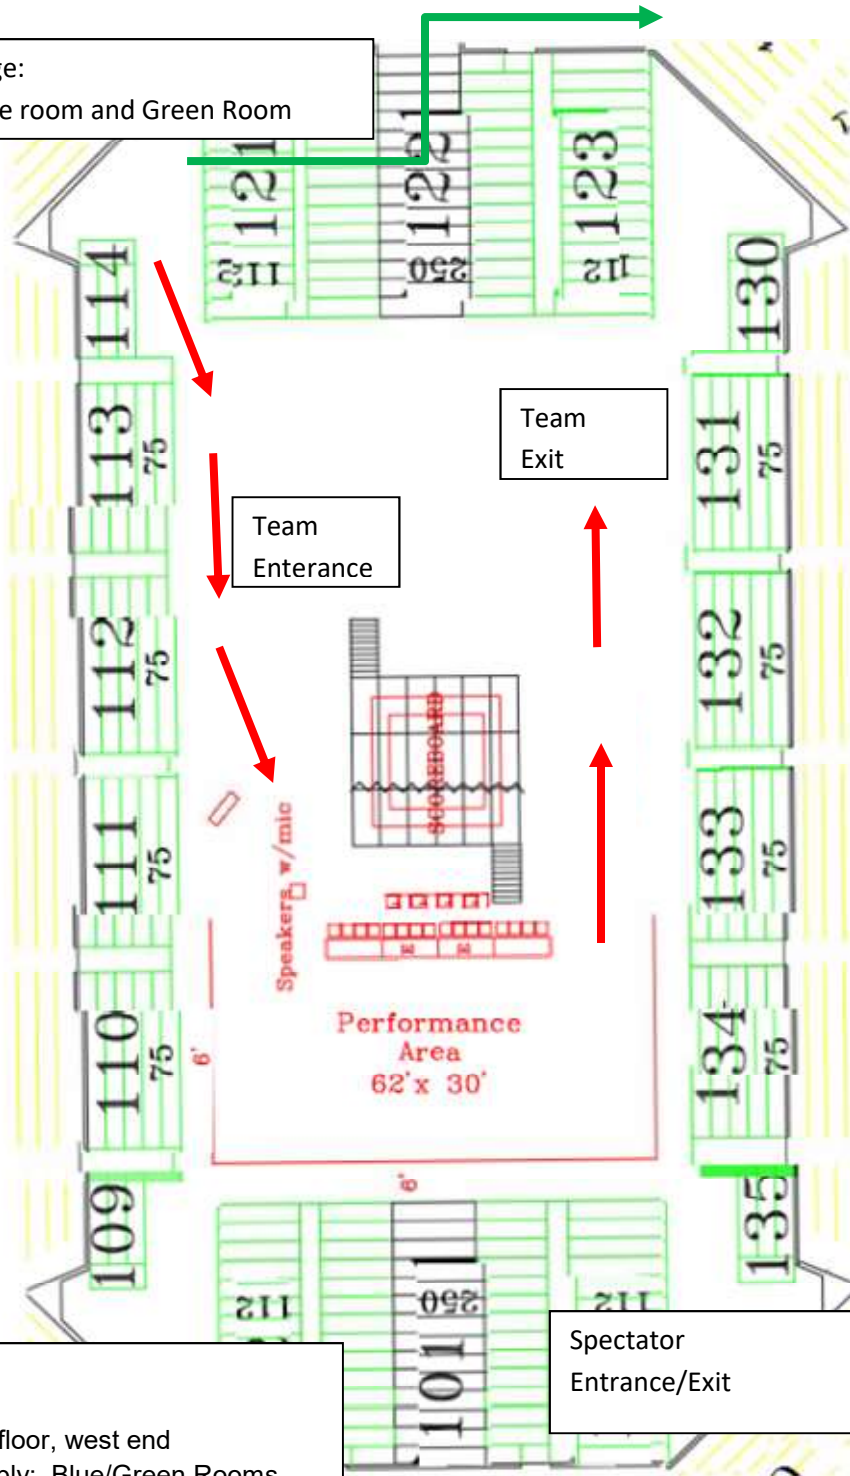

To Prop Storage:  
Up 1 level- Blue room and Green Room

Triathlon Travels  
Div. 3 – Hilton  
Competition – Main floor, west end  
Storage and Assembly: Blue/Green Rooms  
Changing Rooms: (M) Hilton 0285; (F) Hilton 0271

Spectator  
Entrance/Exit